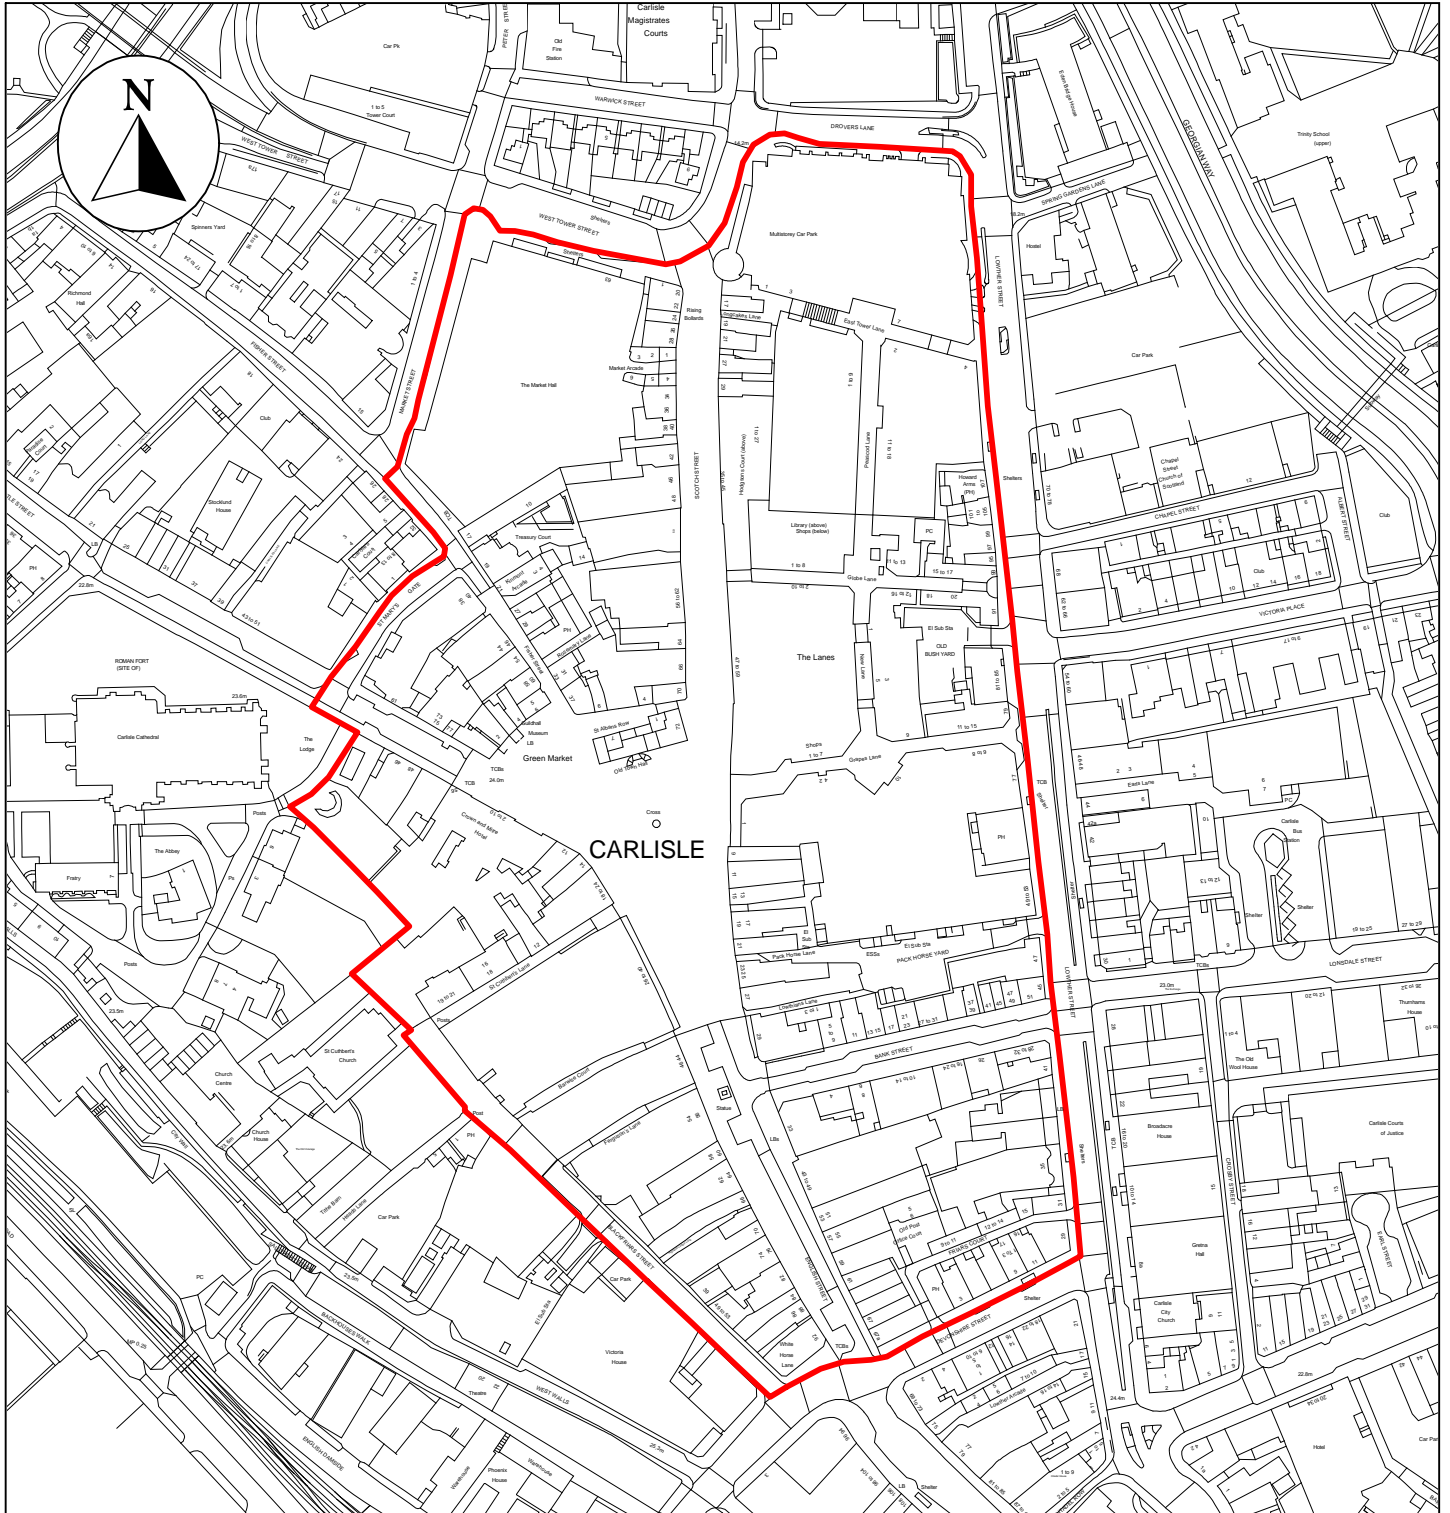

Public Space Protection Order Cumberland Council 2024

ANTI-SOCIAL BEHAVIOUR CRIME AND
POLICING ACT 2014

Carlisle City Centre, Cumbria

Neighbourhoods
Education and Enforcement
Allerdale House
Workington
CA14 3YJ

Scale: 1 : 2,750
Date: February 2024

©crown copyright database rights 2024
ordnance survey AC0000861732